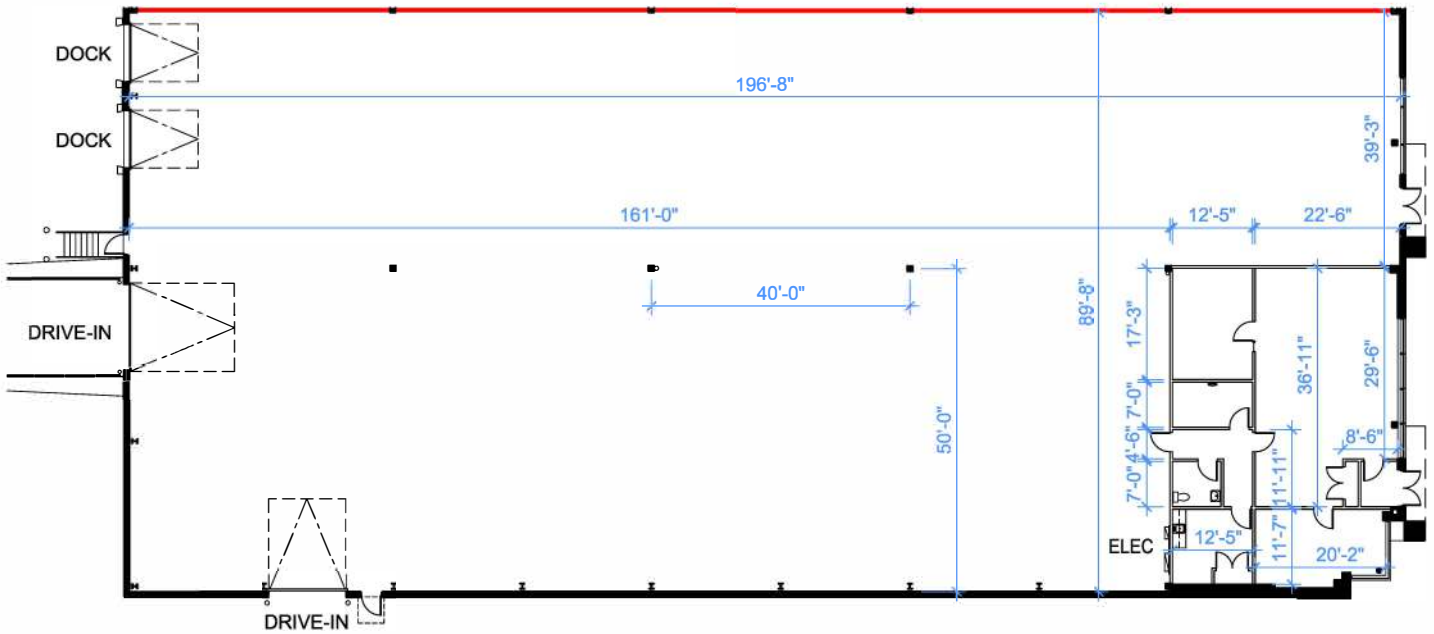

KEY PLAN

DEMISING WALL

August 21, 2019

© 2019 Space Database Inc. All Rights Reserved

4350 Castleton Rd
London, ON
Unit 1-2