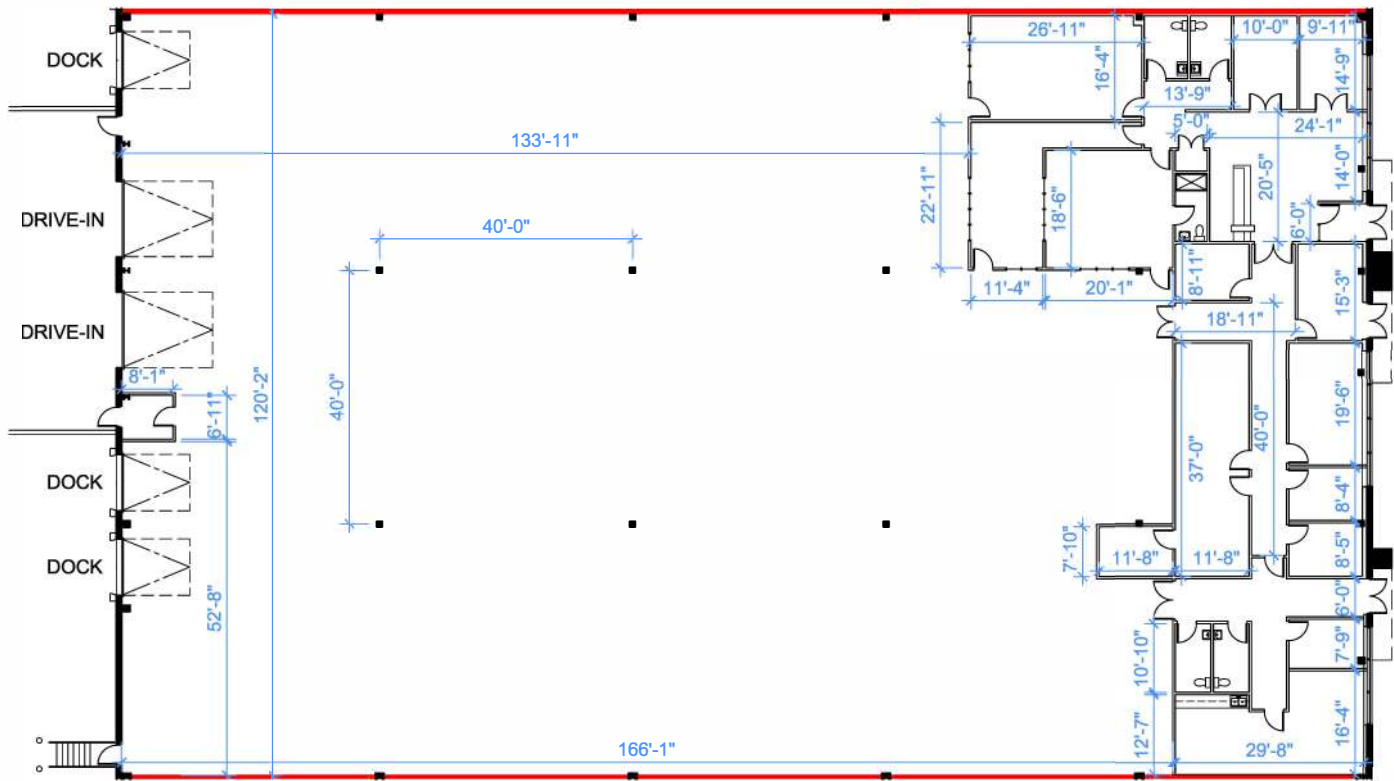

KEY PLAN

— DEMISING WALL

August 21, 2019

© 2019 Space Database Inc. All Rights Reserved

4350 Castleton Rd
London, ON
Unit 5-7