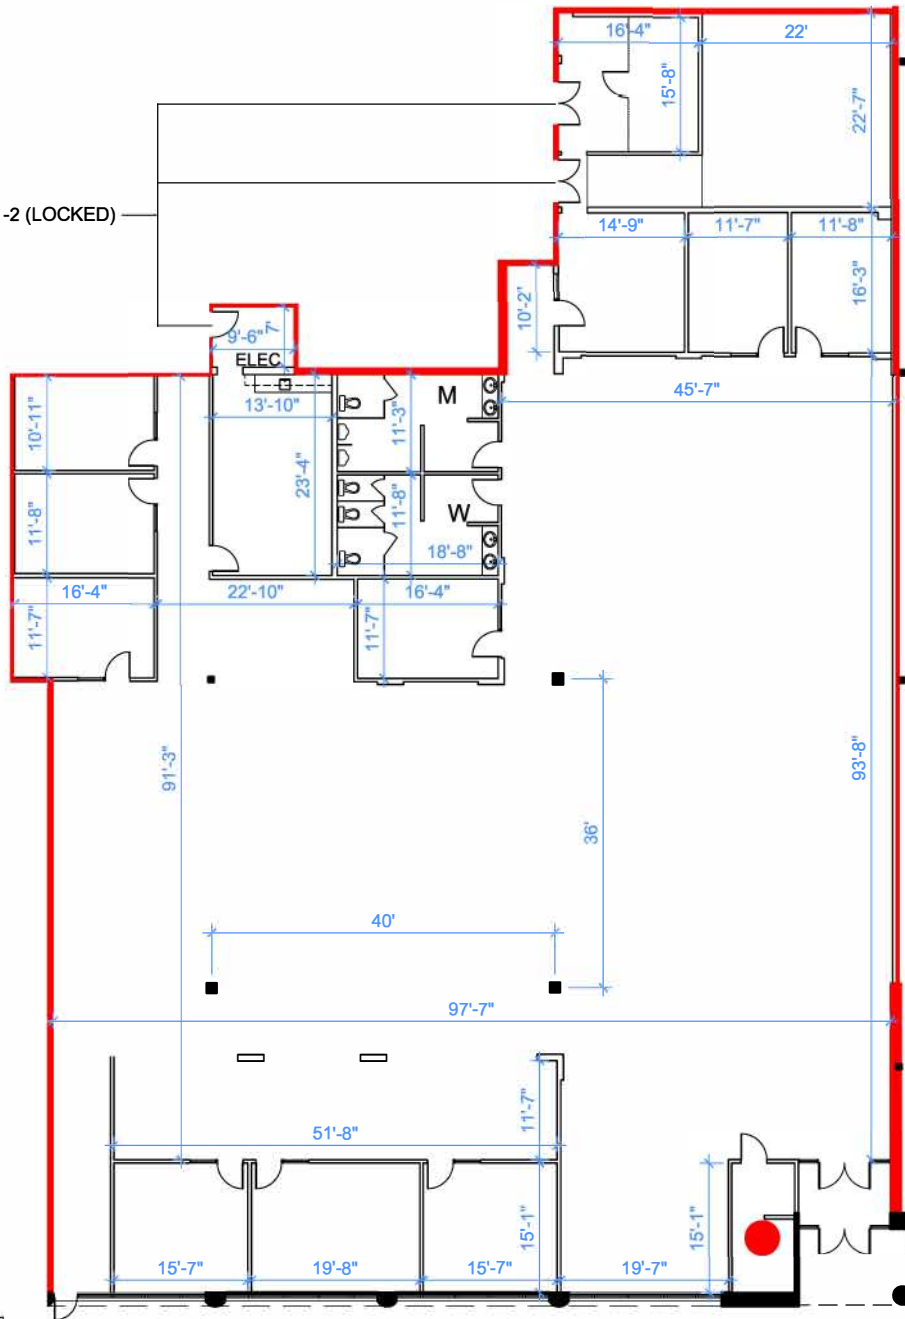

DOORS TO UNIT 1-2 (LOCKED)

September 16, 2019

© 2019 Space Database Inc. All Rights Reserved

5055 Satellite Dr  
Mississauga, ON  
Unit 3