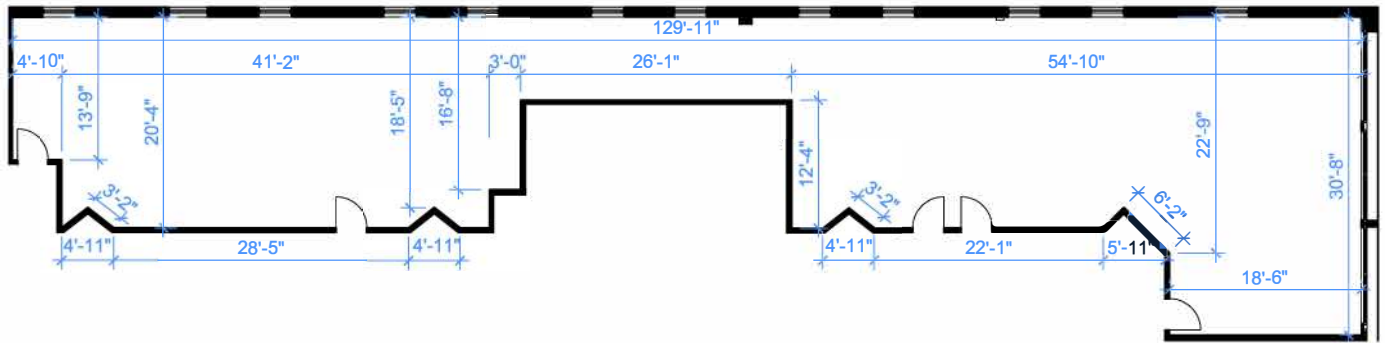

KEY PLAN

September 07, 2018

© 2018 Space Database Inc. All Rights Reserved

6645 Tomken Rd
Mississauga, ON
Unit 200