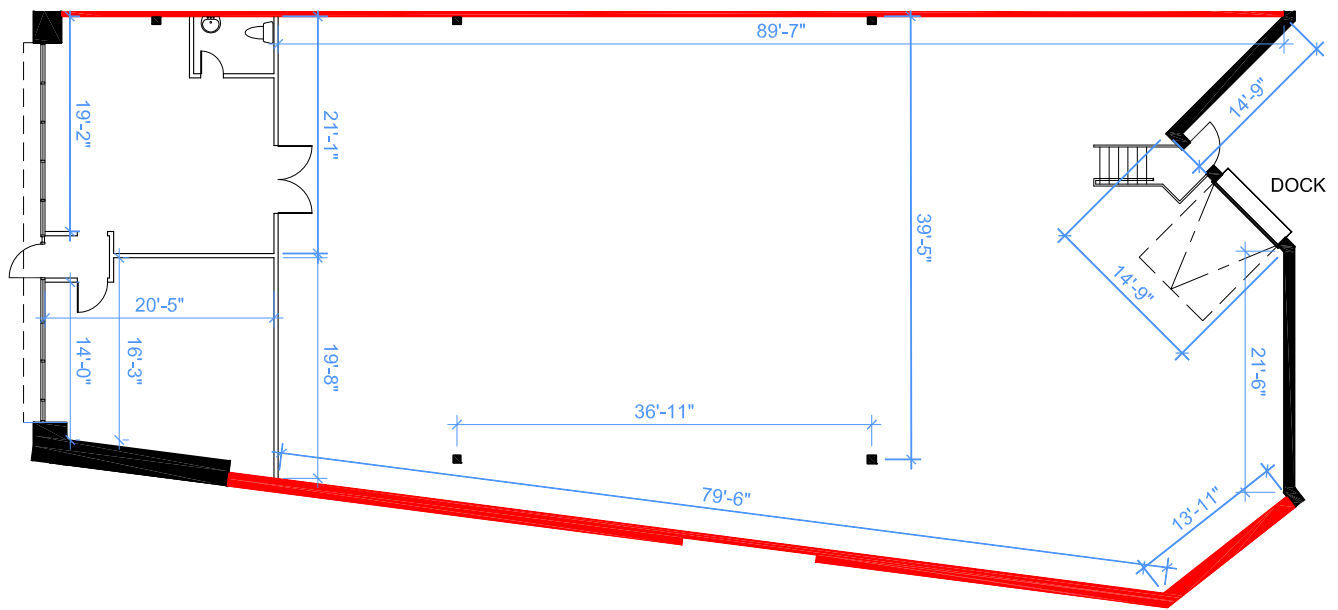

KEY PLAN

DEMISING WALL

September 20, 2018

© 2018 Space Database Inc. All Rights Reserved

6665 Tomken Rd
Mississauga, ON
Unit 6