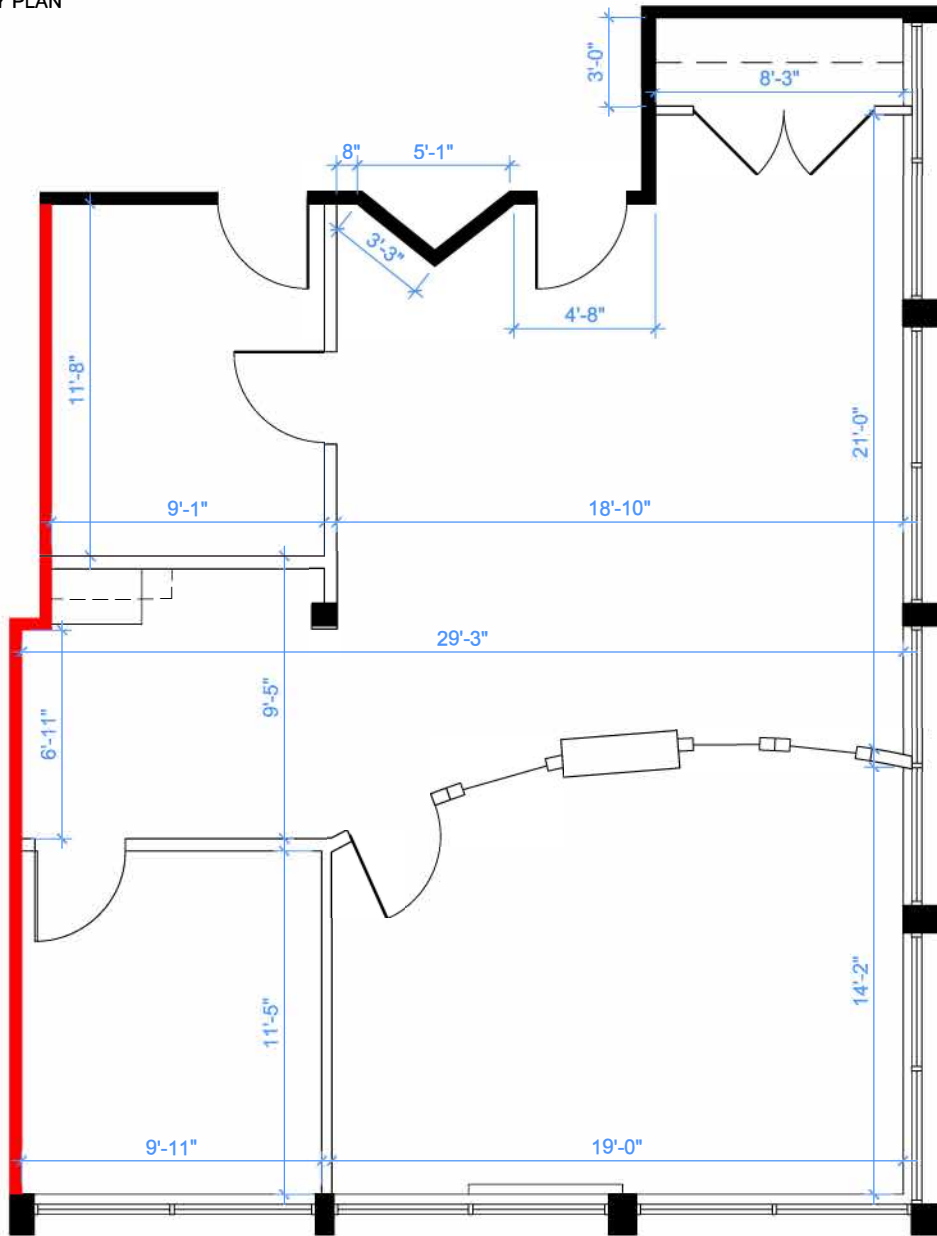

KEY PLAN

— DEMISING WALL

September 20, 2018

© 2018 Space Database Inc. All Rights Reserved

6665 Tomken Rd  
Mississauga, ON  
Unit 214