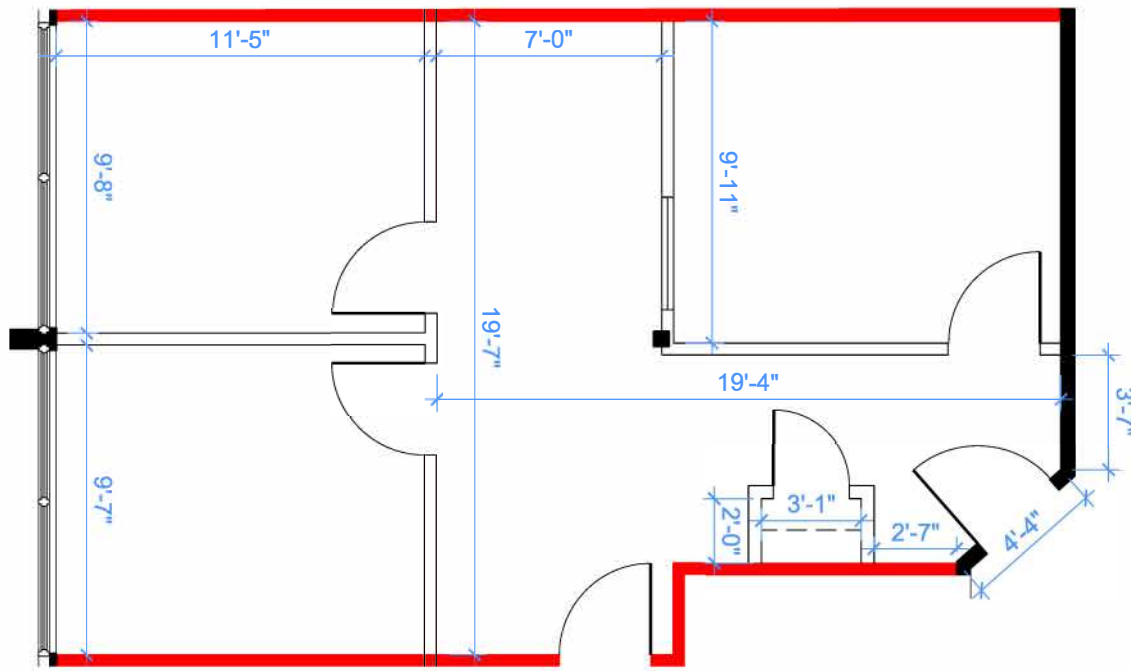

KEY PLAN

— DEMISING WALL

May 09, 2019

© 2019 Space Database Inc. All Rights Reserved

6705 Tomken Rd
Mississauga, ON
Unit 221