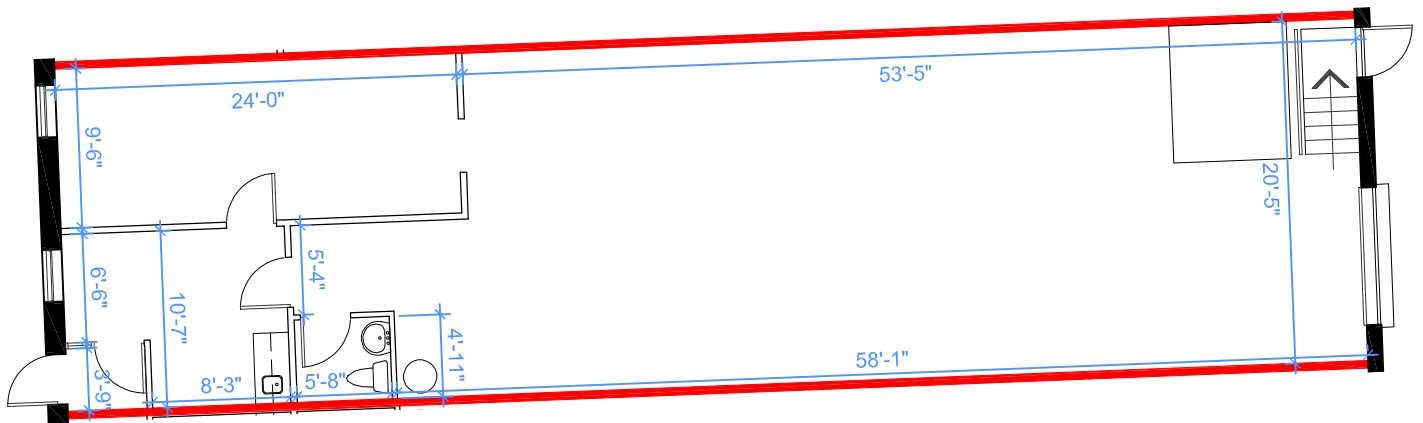

KEY PLAN

DEMISING WALL

November 12, 2020

© 2020 Space Database Inc. All Rights Reserved

7270 Torbram Rd.
Mississauga, ON
Unit 24